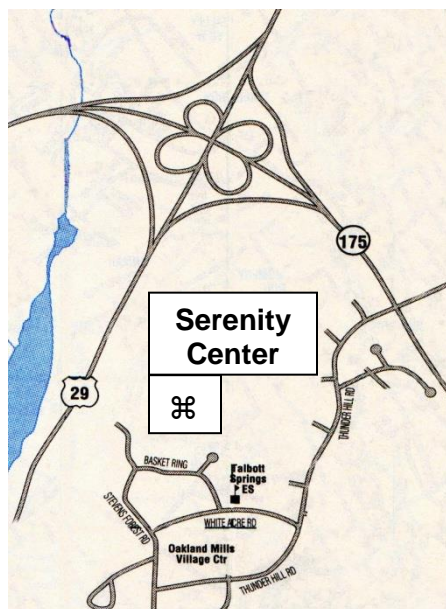

The Serenity Center Meeting Schedule 410-884-6088

9650 Basket Ring Road, Columbia, MD 21045-3421

mail@theserenitycenter.org

Group	Sunday	Monday	Tuesday	Wednesday	Thursday	Friday	Saturday
AA	8:30 am Do No Harm** 10:30 am 11 th Step/ In God's Care 4:00 pm Spanish	12:00 noon Big Book 6:00 pm Big Book 8:00 pm Spanish	12:00 noon Steppers 6:00 pm Step 8:00 pm Ebony & Ivory 8:00 pm Spanish	12:00 noon Discussion 6:00 pm LGBTQ (meeting open to anyone) 8:00 pm Spanish	12:00 noon As Bill Sees It 6:00 pm Living Sober 8:00 pm Spanish	12:00 noon Step 7:00 pm Beginners 8:00 pm Spanish	6:30 am Discussion 10:30 am Women's meeting 8:00 pm Spanish
ACA							12:30 pm
Al-Anon				12:00 noon	6:00 am	noon-4 th stp	7:00 pm
CDA						7:00 pm	
CODA		7:15 pm					11:00 am
EA	4:00 pm (women's mtg)				7:00 pm		
GA			7:30 pm**				
MA							8:30 pm
NA	6:00 pm		6:00 pm	8:00 pm		Midnight	Midnight
NicA	5:30 pm			6:30 pm			
OA		6:00 pm Step		6:15pm-BigBk 7:30 pm			9:30 am
RFA				10:30 am			
SA	7:15 pm**		6:30 pm**	8:00 pm**	12:00 noon**		
S-Anon	7:15 pm**						
SLAA			8:00 pm**			6:00 pm**	

Directions to The Serenity Center

From Route 29: Take Route 175 East and make a right at the first traffic light onto Thunder Hill Rd. At second stop sign, make a right turn onto White Acre Rd. Pass elementary school on right and take next right turn onto Basket Ring Rd. The Serenity Center parking lot is the second right turn.

From I-95 traveling North: Exit onto Route 32 West. Then go North on Route 29 and use directions just above.

From I-95 traveling South: Exit onto Route 175 West; at the fourth traffic light (about 4 miles), turn left onto Thunder Hill Road; at second stop sign, turn right onto White Acre Road; after elementary school on right, turn right onto Basket Ring Road. The Serenity Center parking lot is the second right turn.